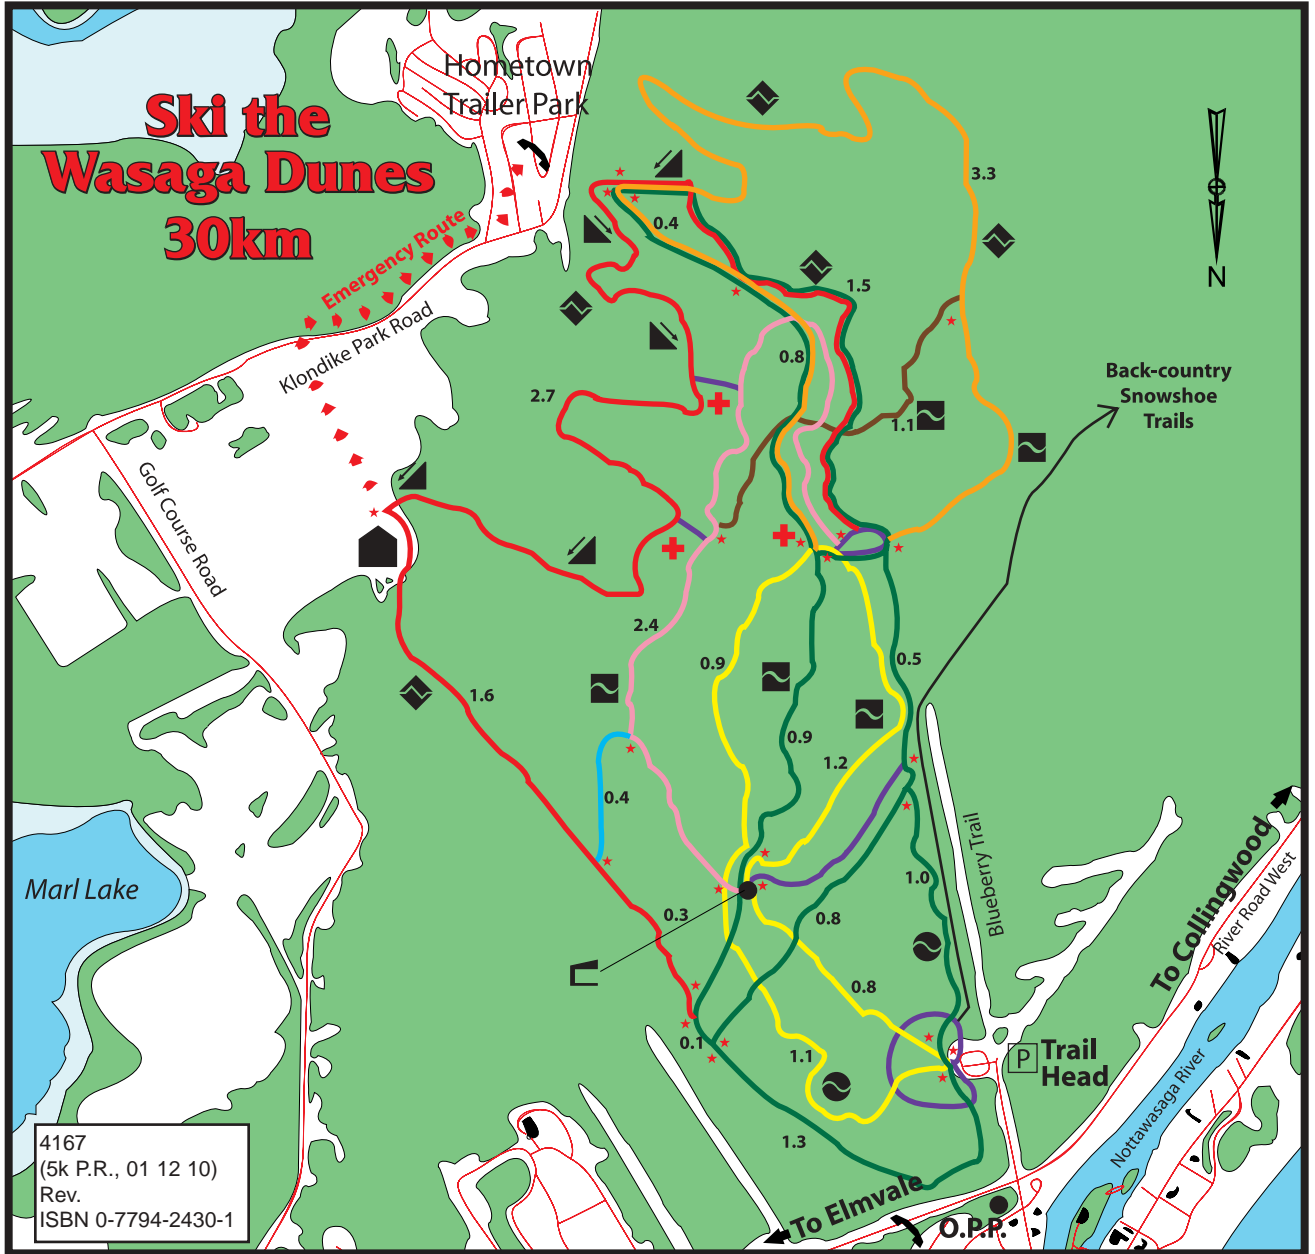

Wasaga Beach Nordic Trail Map

General Trail Symbols

- Trail Head - Parking, Information, Ski Rentals, First Aid, Telephone, Privy
- Closed Shelter, Privy, Barbecue
- Open Shelter, Privy, Barbecue
- Steep Hill
- Telephone
- Rescue Toboggan
- Emergency Trail
- 1.0 km from Point to Point
- Connecting Trail

EASY - Novice Skiers

- Blueberry Plains Trail 4.0 km
- Skating Trail 3.0 km

MODERATE - Experienced Skiers

- Skating Trail 4.2 km
- The Pine Trail 2.4 km
- Gill's Gultch 1.1 km
- Schrei Ski 0.4 km

DIFFICULT - Experts Only

- Monument Hill Trail 4.5 km
- High Dunes Trail 5.8 km
- Skating Trail 7.0 km